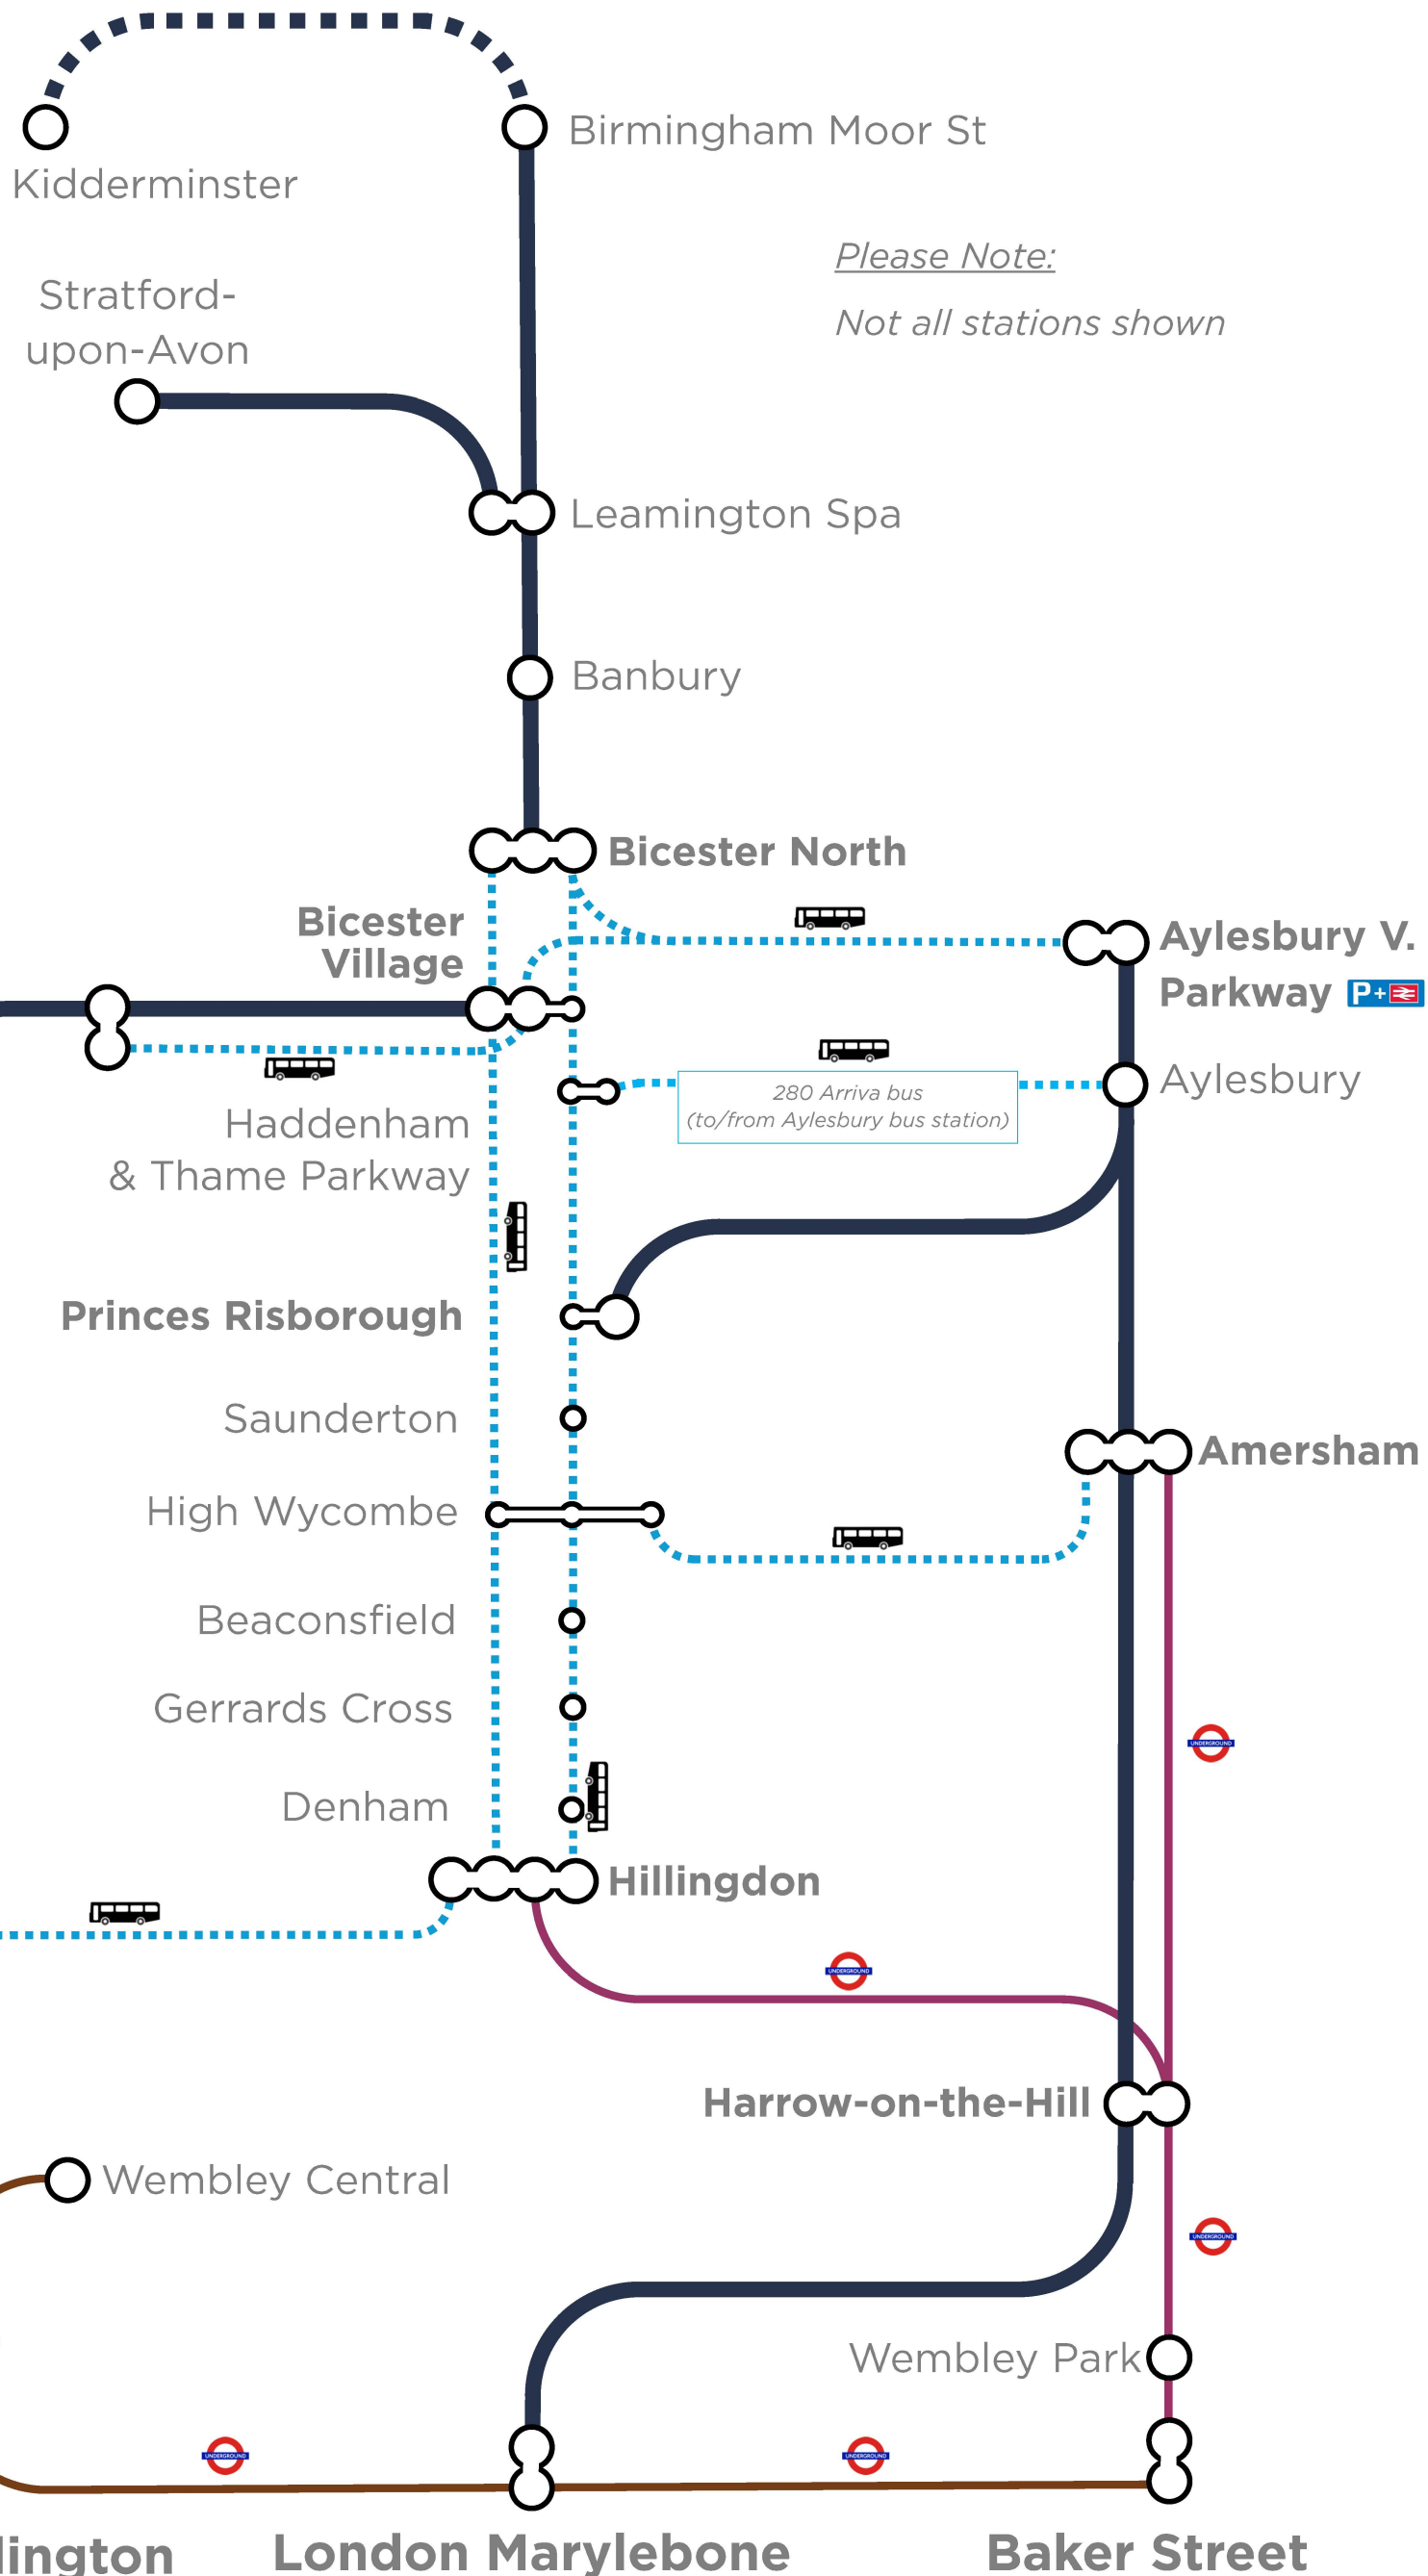

Train Service Alterations

Sunday 31st January 2021

 Station / Interchange
 **Chiltern Railways**
 GWR
 Central Line
 Metropolitan Line
 Bakerloo Line
 Rail replacement
 Park & Ride

Please Note:

Buses replace trains between Bicester Village and Oxford Parkway until 1630

Please Note:

Not all stations shown

280 Arriva bus (to/from Aylesbury bus station)

to/from central London